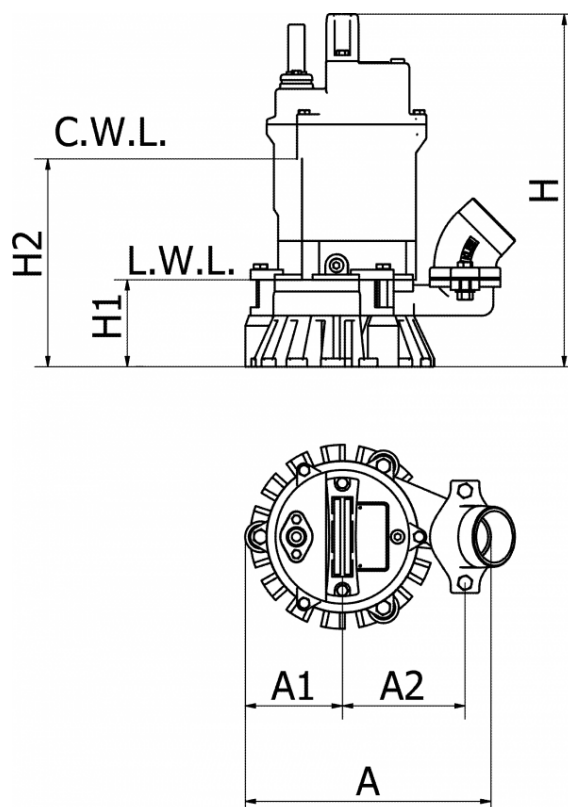

Data Sheet

Article number: 719001080075021101
Description: KLEEpump KSP80-5.08T Blue
0,75kW 3x400V 50Hz outlet 3"

Measures

A = 279

A1 = 95

A2 = 135

H = 368

H1 = 90

H2 = 225

Kg = 16